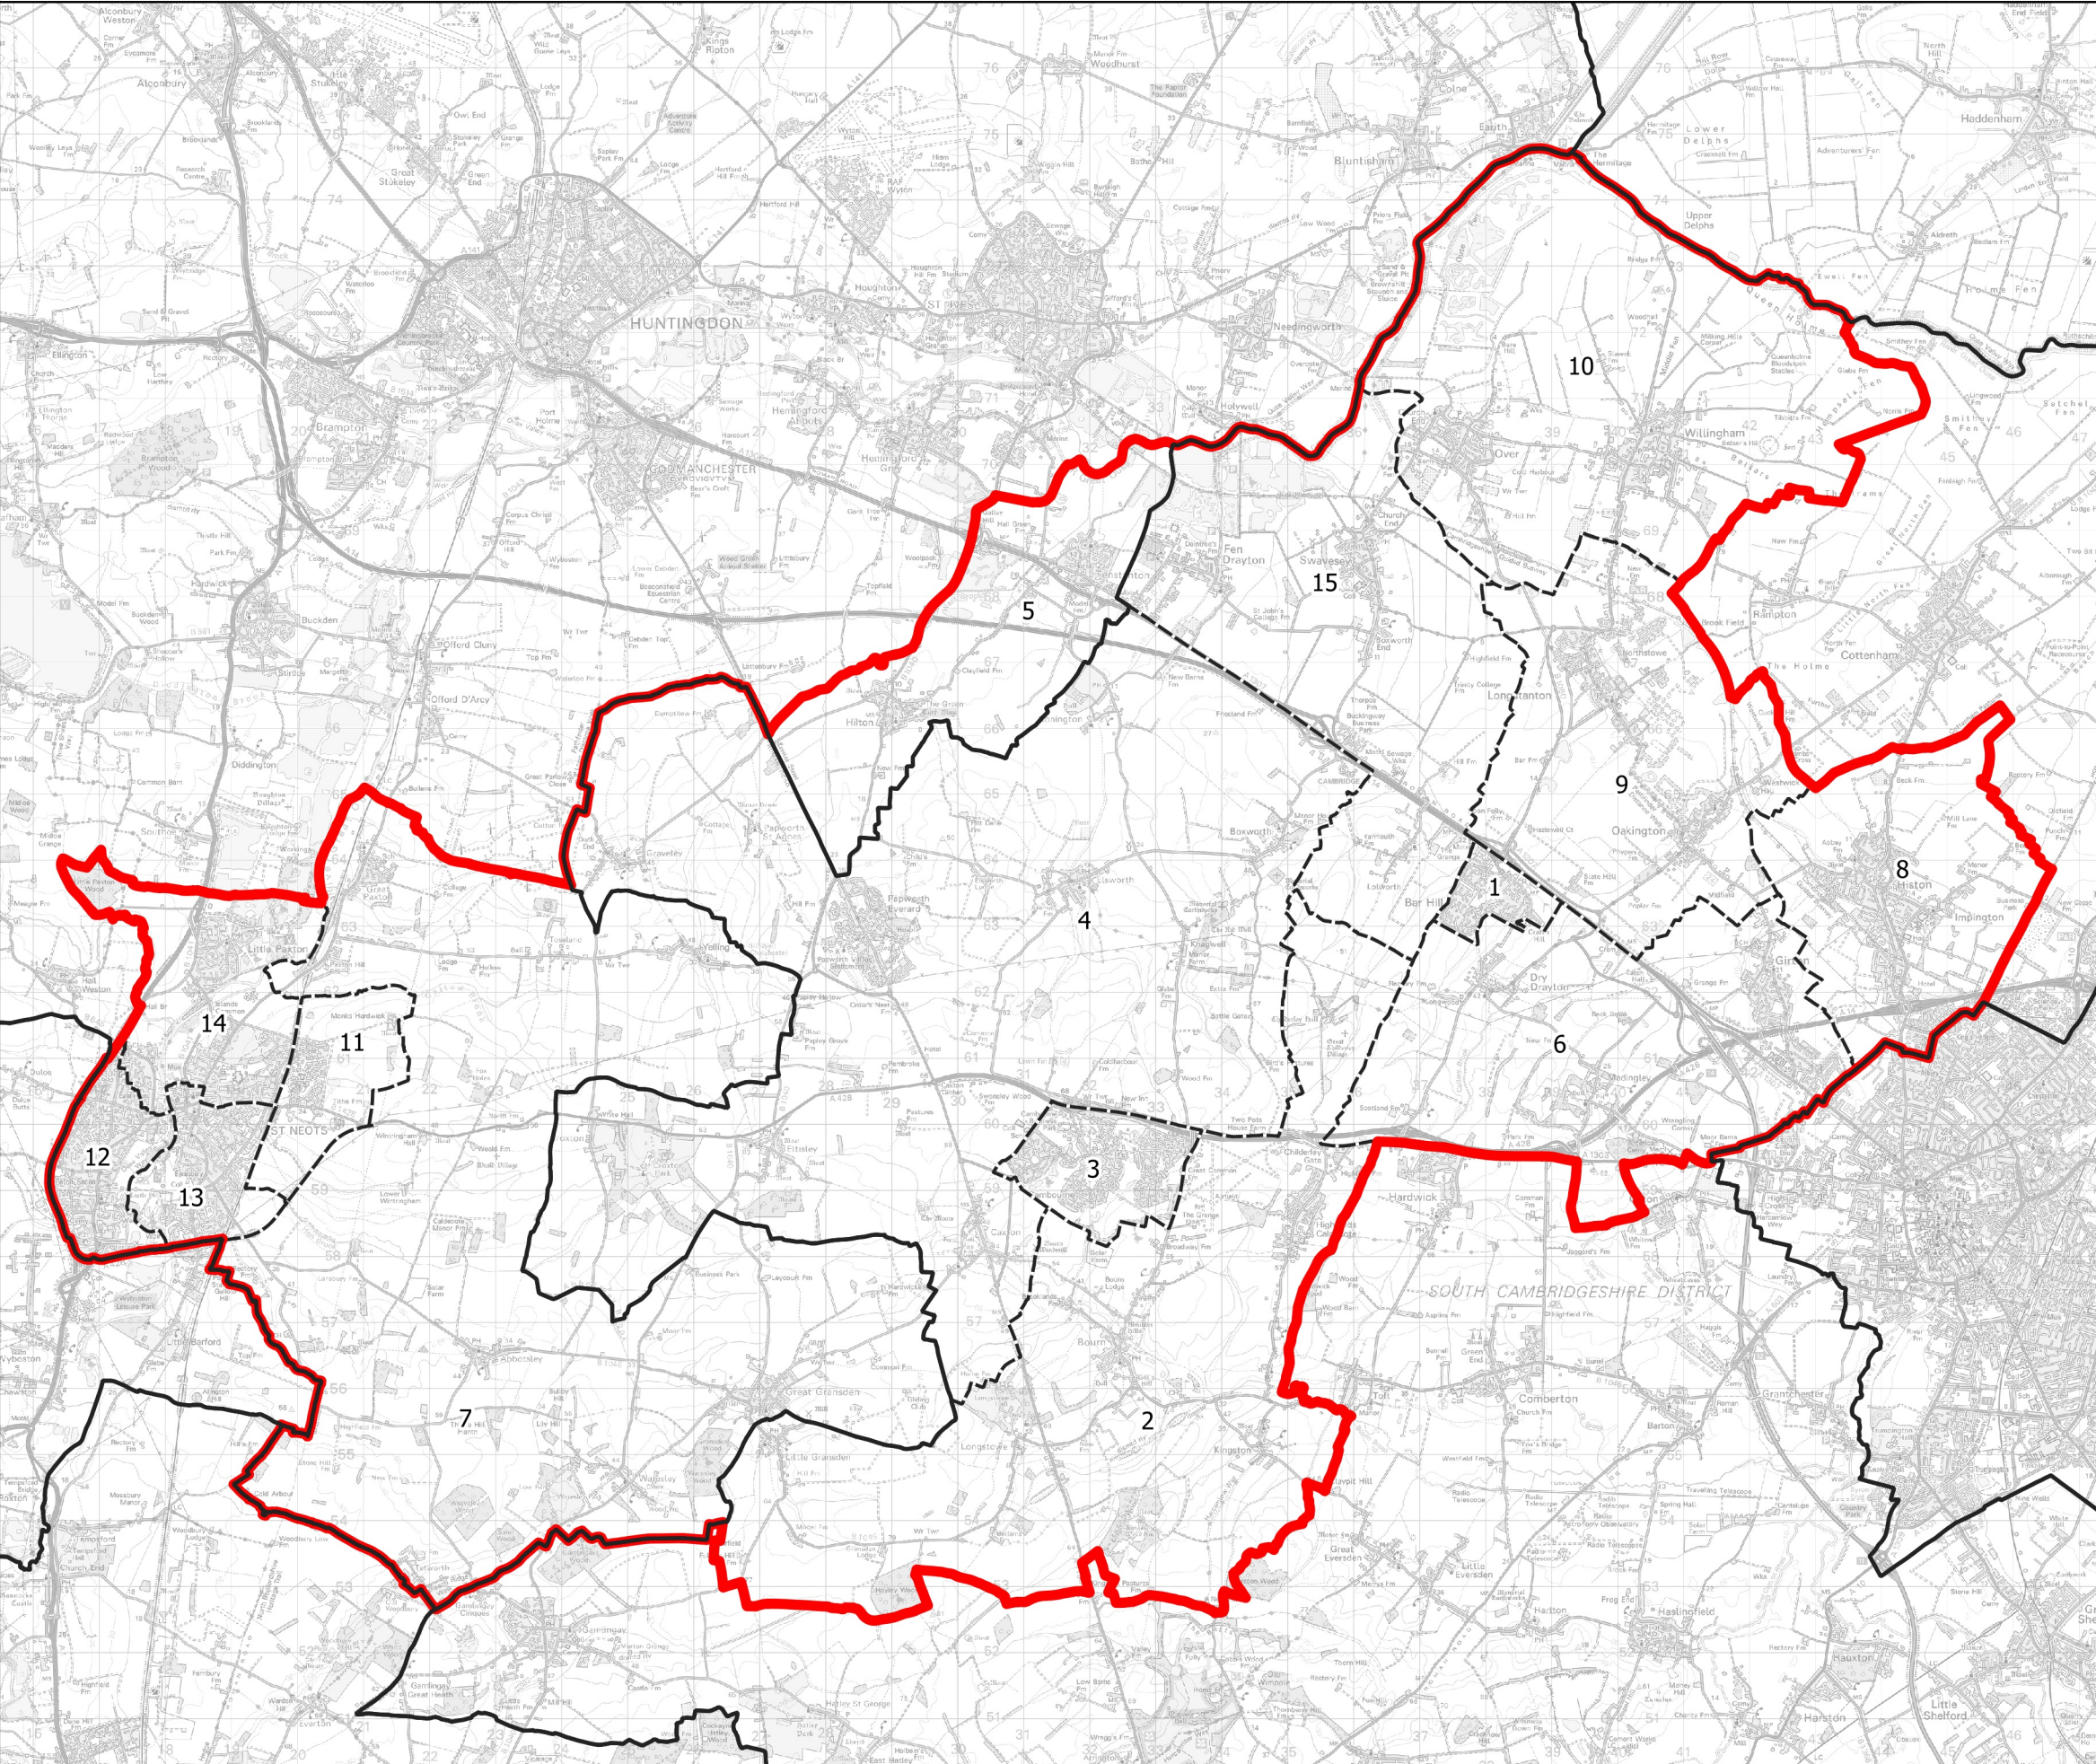

Boundary Commission for England - Initial Proposals for the Eastern Region

St Neots County Constituency - Electorate 74,699

- Wards:
- 1 Bar Hill
 - 2 Caldecote
 - 3 Cambourne
 - 4 Caxton & Papworth
 - 5 Fenstanton
 - 6 Girton
 - 7 Great Paxton
 - 8 Histon & Impington
 - 9 Longstanton
 - 10 Over & Willingham
 - 11 St. Neots East
 - 12 St. Neots Eatons
 - 13 St. Neots Eynesbury
 - 14 St. Neots Priory Park & Little Paxton
 - 15 Swavesey

Constituency
 Local Authorities
 Wards

0 1 2 km

© Crown copyright and database rights 2021 OS 100018289. You are permitted to use this data solely to enable you to respond to, or interact with, the organisation that provided you with the data. You are not permitted to copy, sub-licence, distribute or sell any of this data to third parties in any form. Third party rights to enforce the terms of this licence shall be reserved to OS.

St Neots County Constituency